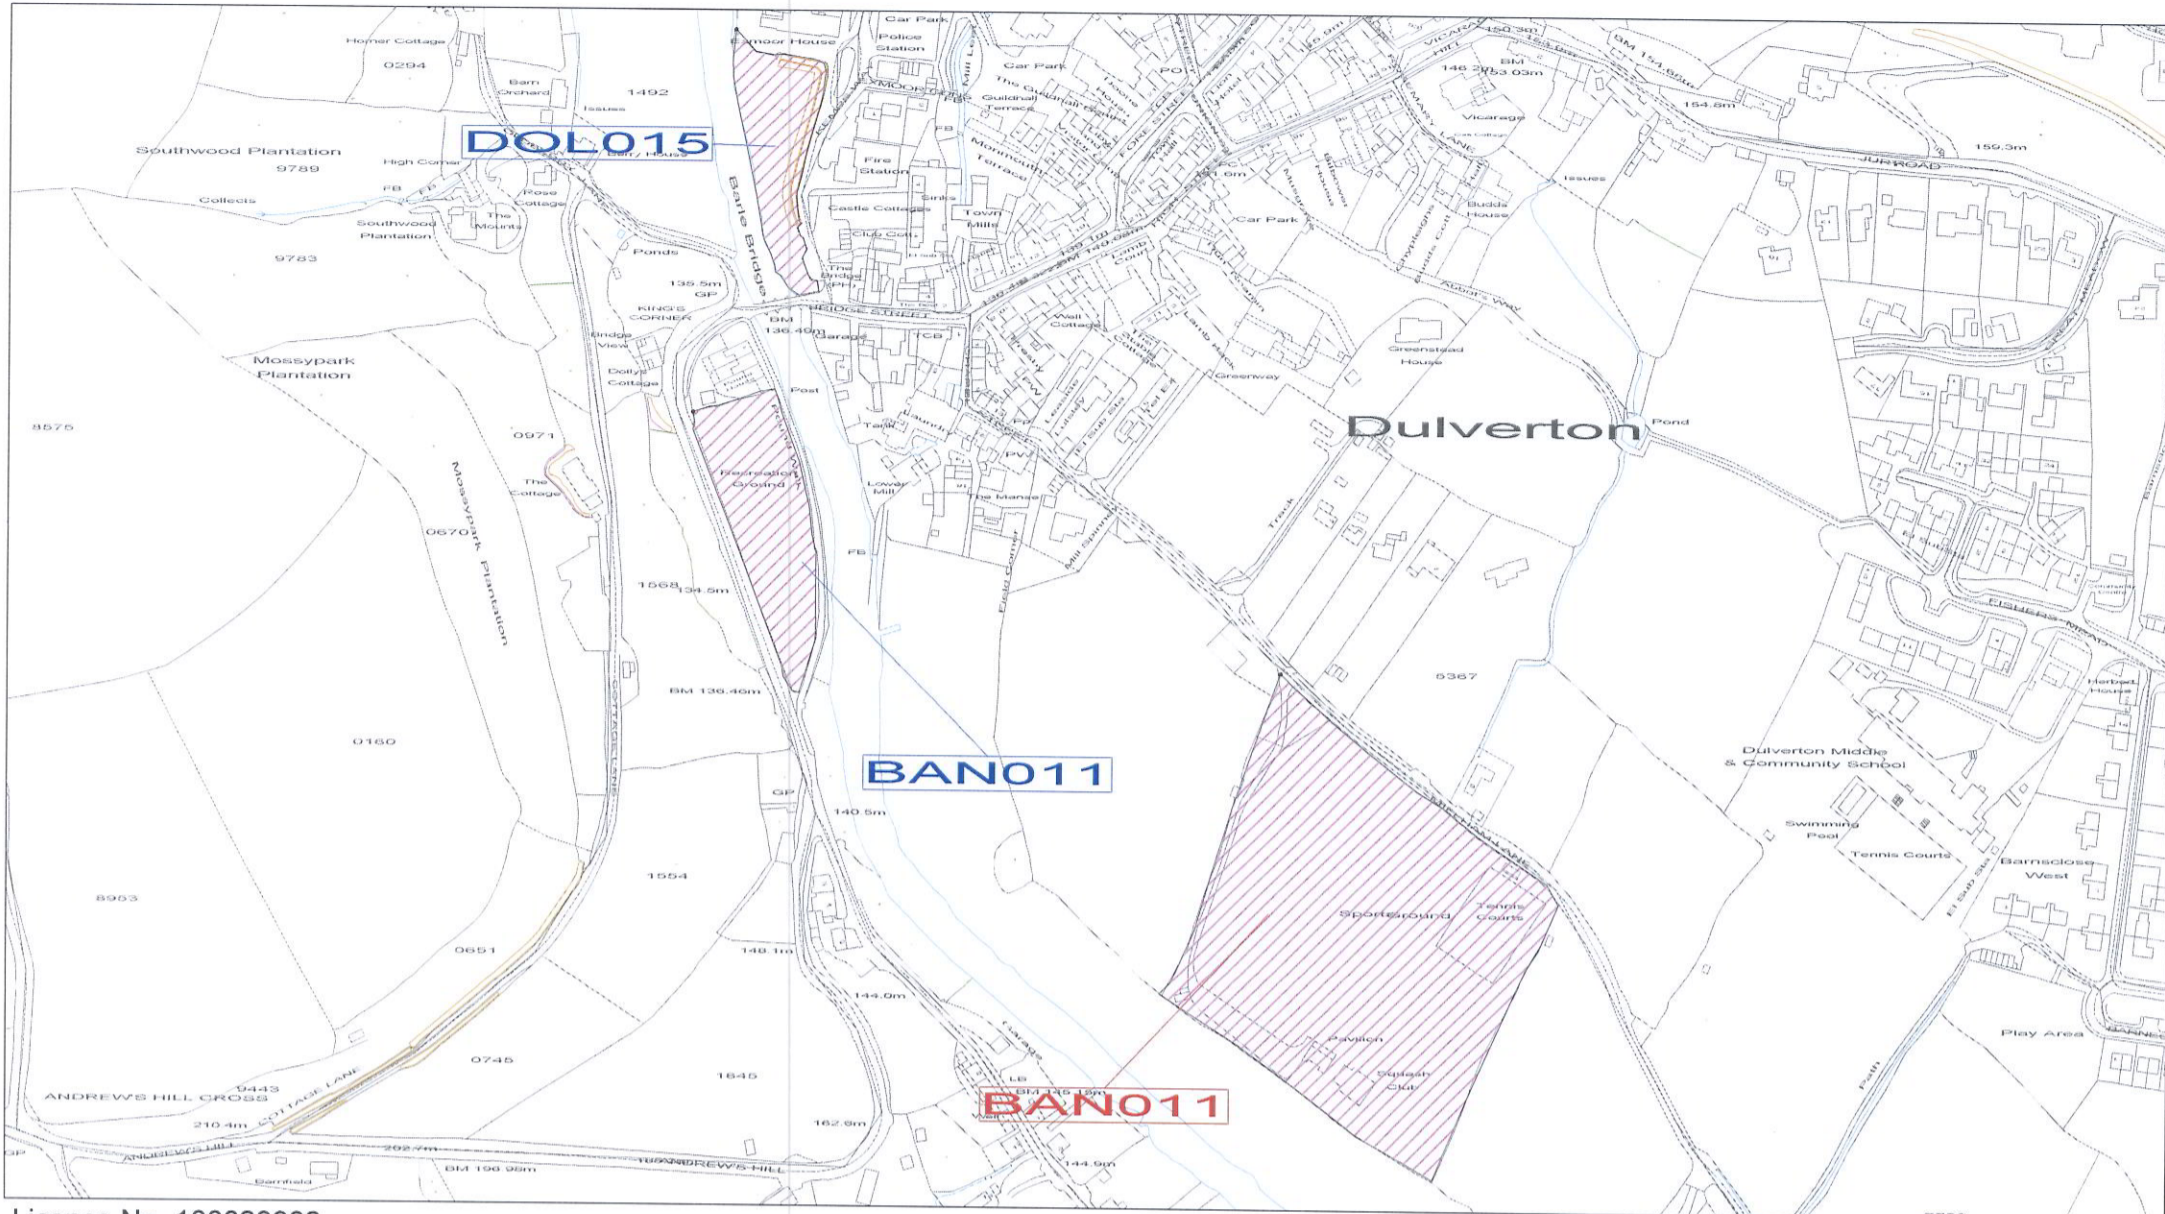

WEST SOMERSET COUNCIL - HOUSING AND COMMUNITY; Ref DOL015, & BAN011

Map shows designated Dog Control area (Exmoor House Lawns) and Dog Ban areas (The Recreation Ground, and the Sportsfield, Dulvert Made under s.55 of the Clean Neighbourhoods and Environment Act 2005).

No further copies can be made

Reproduced from the Ordnance Survey with the permission of the Controller of Her Majesty's Stationery Office © Crown Copyright. Unauthorised reproduction infringes Crown copyright and may lead to prosecution or civil proceedings.

Licence No. 100023932

Scale 1:3637