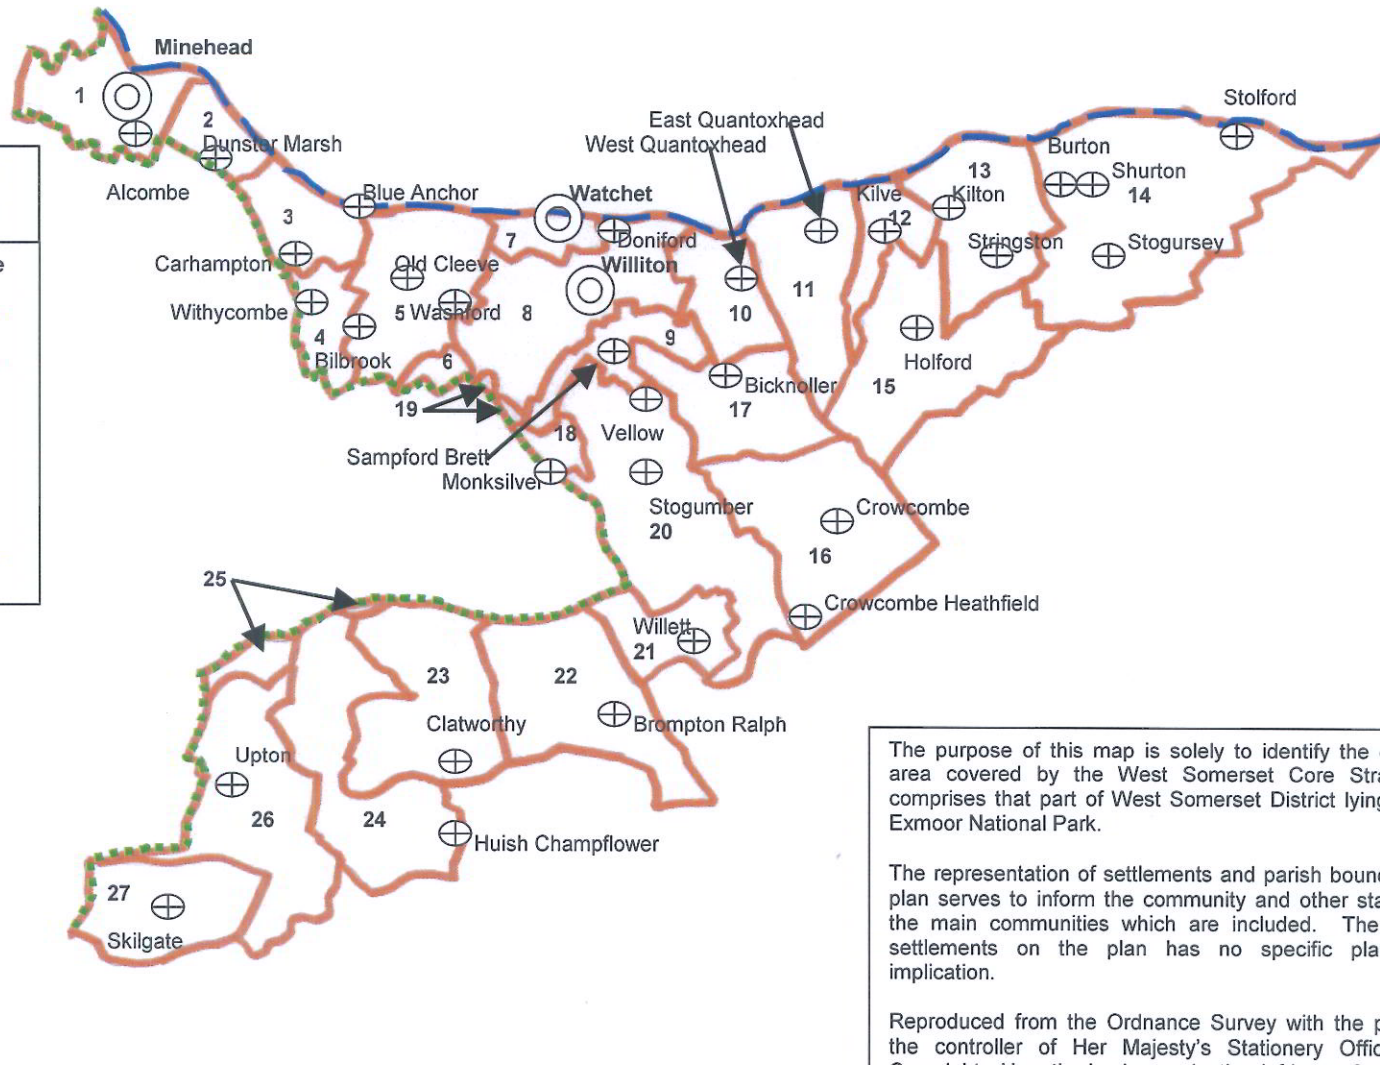

## Plan showing extent of West Somerset Core Strategy area

Key:	Not to scale
Exmoor National Park Boundary	
Parish Boundaries	
Main settlements	
Smaller settlements	
Parish numbers (for list see over)	20
Coastline	

The purpose of this map is solely to identify the extent of the area covered by the West Somerset Core Strategy, which comprises that part of West Somerset District lying outside the Exmoor National Park.

The representation of settlements and parish boundaries on the plan serves to inform the community and other stakeholders of the main communities which are included. The inclusion of settlements on the plan has no specific planning policy implication.

<b>Key to Parishes shown on the Plan showing the extent of the West Somerset Core Strategy area.</b>		
<b>West Somerset Parishes lying entirely outside the Exmoor National Park</b>		
<b>Core strategy extent map no.</b>	<b>Parish</b>	<b>Main Settlements</b>
17	Bicknoller	Bicknoller
22	Brompton Ralph	Brompton Ralph
28	Brushford	Brushford
23	Clatworthy	Clatworthy
16	Crowcombe	Crowcombe, Crowcombe Heathfield
11	East Quantoxhead	East Quantoxhead
15	Holford	Holford
24	Huish Champflower	Huish Champflower
12	Kilve	Kilve
9	Sampford Brett	Sampford Brett
14	Stogursey	Stogursey, Burton, Shurton, Stolford
13	Stringston	Stringston, Kilton
7	Watchet	Watchet
10	West Quantoxhead	West Quantoxhead
8	Williton	Williton, Doniford
<b>West Somerset Parishes lying partly within Exmoor National Park</b>		
<b>Core strategy extent map no.</b>	<b>Parish</b>	<b>Main Settlements outside Exmoor National Park</b>
25	Brompton Regis	None
3	Carhampton	Carhampton, Blue Anchor
29	Dulverton	Battleton (south of road)
2	Dunster	Dunster Marsh
21	Elworthy	Willett
1	Minehead	Minehead, Alcombe
18	Monksilver	Monksilver (the part to the north east of the main street)
19	Nettlecombe	None
5	Old Cleeve	Old Cleeve, Washford, Bilbrook
27	Skilgate	Skilgate
20	Stogumber	Stogumber, Vellow
26	Upton	Upton
4	Withycombe	Withycombe